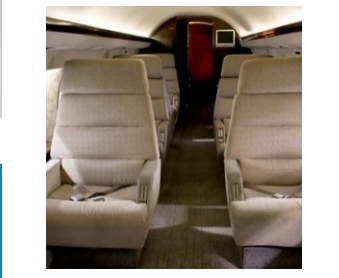

Zenith Air – South Africa
+27 11 701 3025 – operations@flyzenith.com
www.flyzenith.com